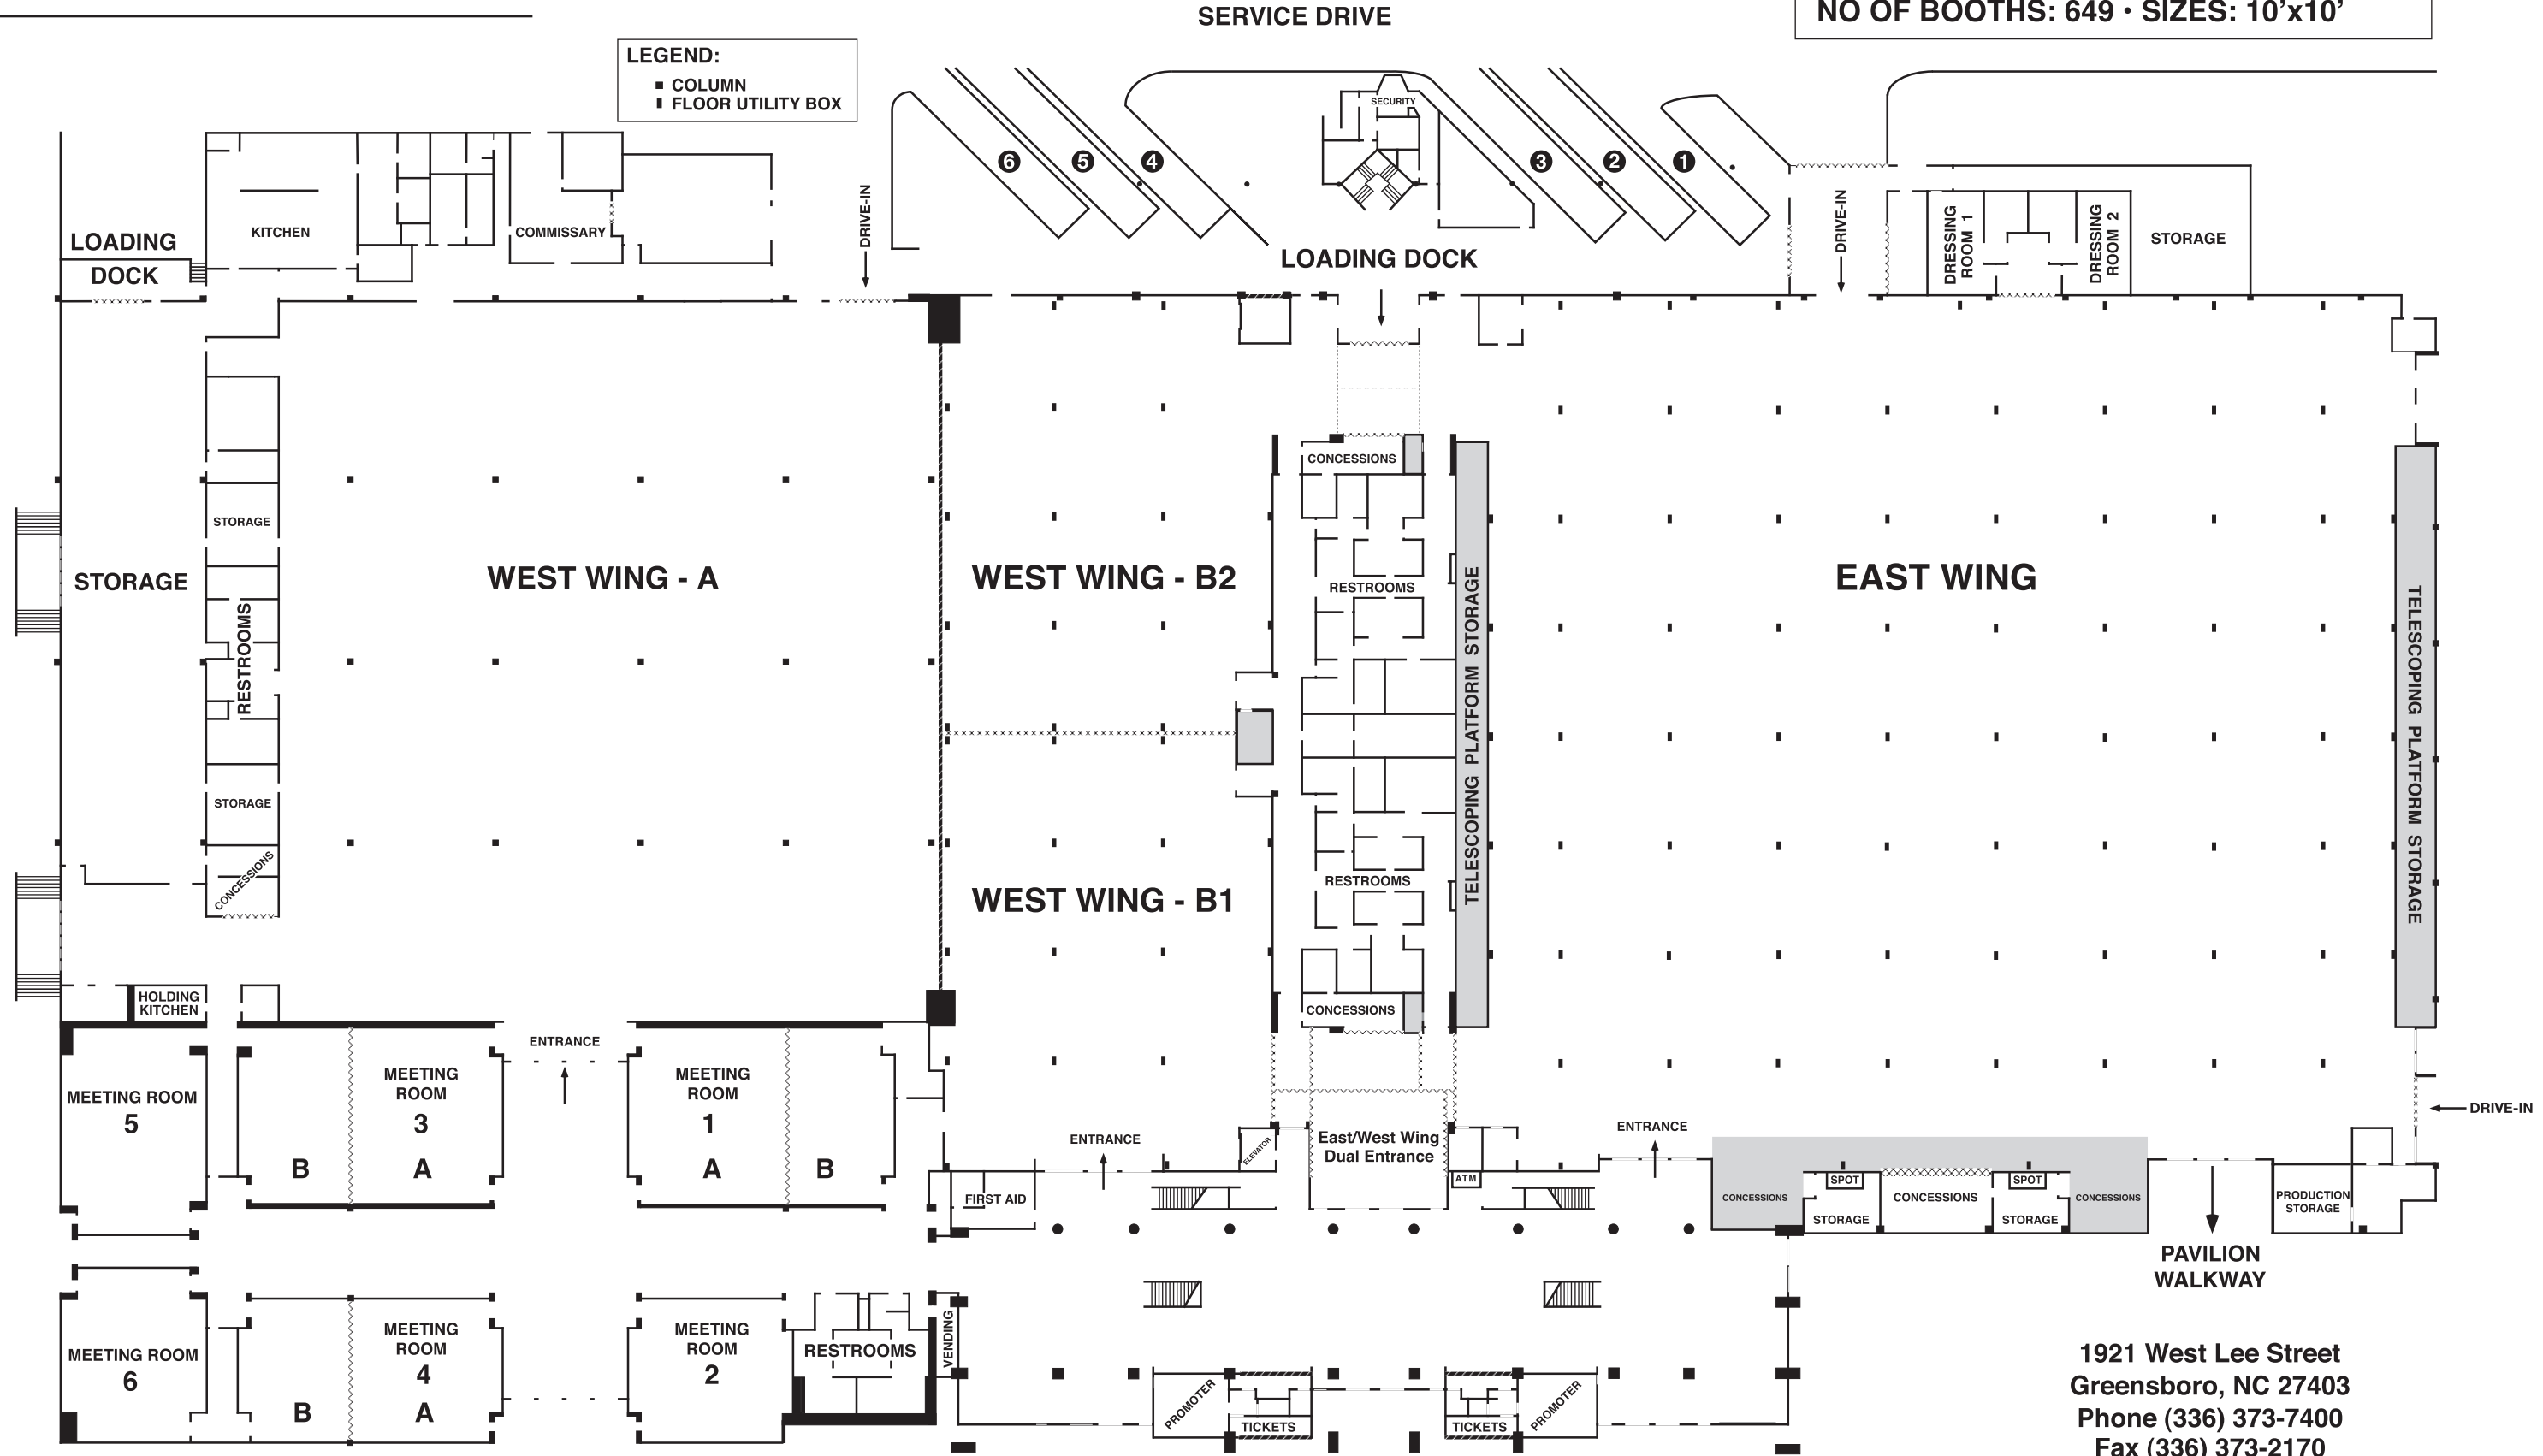

Special Events Center

East Wing	258' x 240'	330 BOOTHS
West Wing B	240' x 90'	111 BOOTHS
West Wing A	197' x 180'	208 BOOTHS
NO OF BOOTHS: 649 • SIZES: 10'x10'		

LEGEND:
 ■ COLUMN
 □ FLOOR UTILITY BOX

1921 West Lee Street
 Greensboro, NC 27403
 Phone (336) 373-7400
 Fax (336) 373-2170
www.greensborocoliseum.com