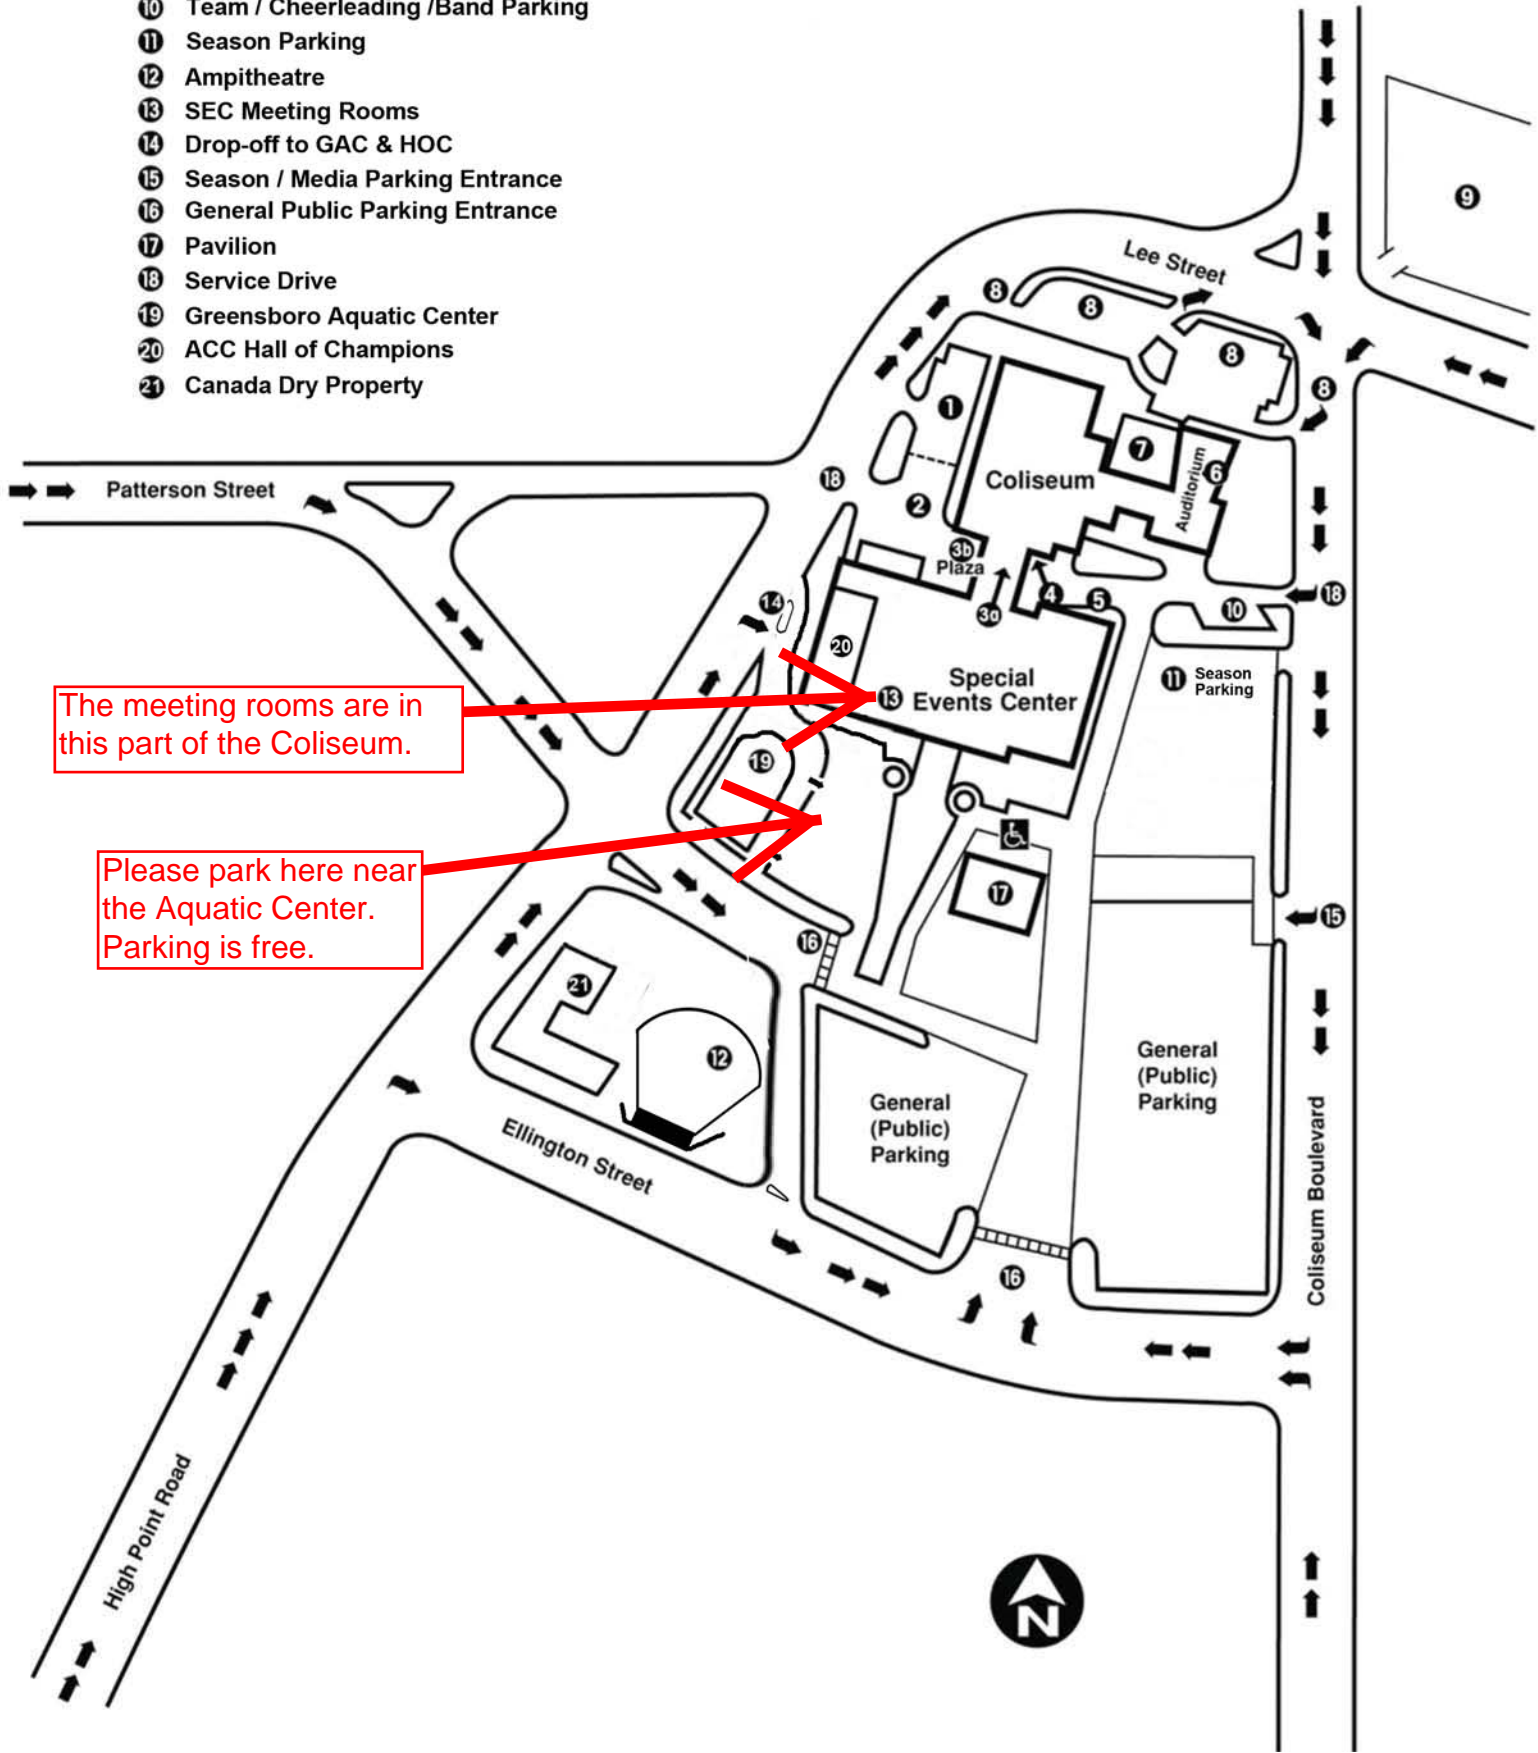

- 1 Coliseum Suite Parking
- 2 Satellite Truck Parking
- 3a Plaza Entrance / Player-Pass Gate
- 3b Coliseum Load-In
- 4 Coliseum Operations Entrance
- 5 Backstage SEC Parking
- 6 War Memorial Auditorium
- 7 The Terrace
- 8 War Memorial Auditorium Drive & Parking
- 9 Lee Street Parking Lot (overflow)
- 10 Team / Cheerleading /Band Parking
- 11 Season Parking
- 12 Ampitheatre
- 13 SEC Meeting Rooms
- 14 Drop-off to GAC & HOC
- 15 Season / Media Parking Entrance
- 16 General Public Parking Entrance
- 17 Pavilion
- 18 Service Drive
- 19 Greensboro Aquatic Center
- 20 ACC Hall of Champions
- 21 Canada Dry Property

**Greensboro Coliseum
PARKING**

The meeting rooms are in this part of the Coliseum.

Please park here near the Aquatic Center. Parking is free.